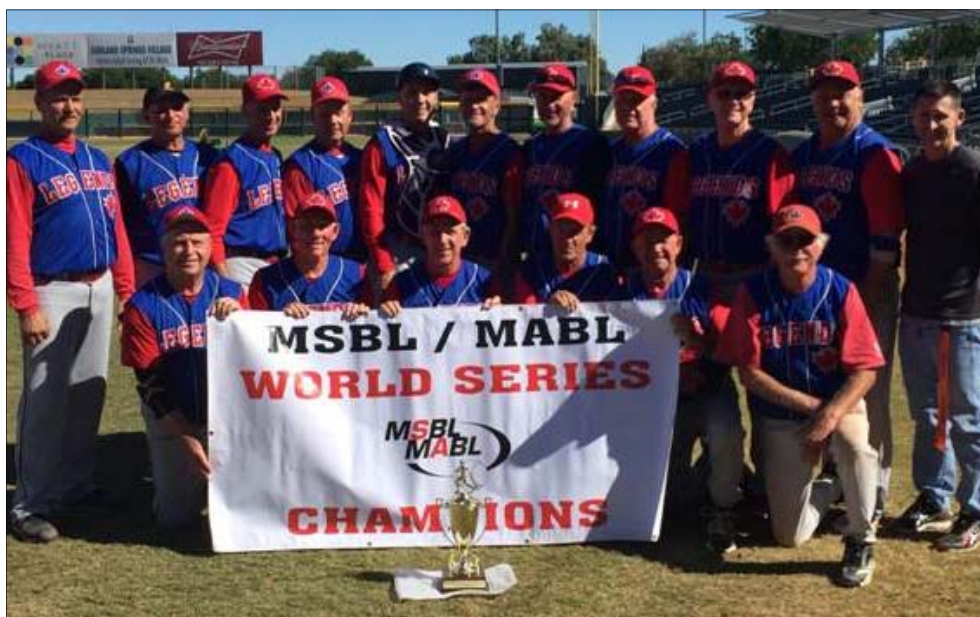

Sol Touch Massage (602) 741-5346 - Call Angela

60+ WB Central Division champs - Chicago North TSP's beat the Portland Volcanoes 8 - 3.

Steelhead batter, **Kevin Corcoran**.

45+ OC Sox pitcher, **Vic Darenbourg**.

45+ WB Mountain Division champions, Tri Valley Giants beat the Raleigh Braves 2-1.

60+ WB Cactus Division champs - the Red Deer Legends beat the Mudville 9 yesterday.

45+ Steelhead Tavern pitcher, **John Kinnane**.